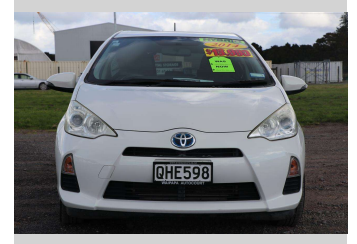

2014 Toyota Aqua

Purchase Price

\$13,990

Includes GST, Registration & Licensing

Finance may be available on this vehicle. Ask one of our friendly staff for more information.

Gain peace of mind with Mechanical Breakdown Insurance. **Ask us how.**

Body Style

5 door, Hatchback

Odometer

96,404 km

Engine

1496 cc, Hybrid

Fuel Type

Petrol

Transmission

CVT

Wheels

-

VIN

7AT0H65YX23282519

Interior

Black