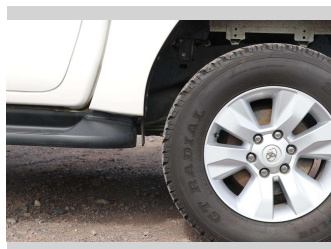

2019 Toyota Hilux SR5 TD DC 2.8D/4WD

Purchase Price **$46,990**
Includes GST, Registration & Licensing

Finance may be available on this vehicle. Ask one of our friendly staff for more information.

Gain peace of mind with Mechanical Breakdown Insurance. **Ask us how.**

Top features

- » 3500KG Towing Braked
- » 4WD LOW RATIO Selectab...
- » ABS Brakes
- » Air Bag(s)
- » Air Conditioning
- » Alloys
- » Central Locking
- » Cruise Control
- » Day Time running light...
- » Electric Mirrors
- » Electric Windows
- » Keyless start
- » Remote Locking
- » Reversing Camera

Body Style
4 door, Ute

Odometer
79,470 km

Engine
2755 cc, Electronic Fuel

Fuel Type
Diesel

Transmission
CVT

Wheels
-

VIN
MR0HA3CD000431357

Interior
Black

Safety

Based on 2024 UCSR rating for 15-19 models

Reg No.
MBS895

Ext Colour
White

History
NZ New

Seats
5 seats

CO2 Emissions
★ ★ ☆ ☆ ☆ ☆
252 grams/km

Energy Economy
★ ☆ ☆ ☆ ☆ ☆
Annual fuel cost of $3,750
9.6L per 100km

Cost per year is an estimate based on diesel price of $2.00 per litre and an average distance of 14000 km. Includes Road User Charges (RUC). Emissions and Energy Economy figures standardised to 3P WLTP.

Stock ID: 1505654