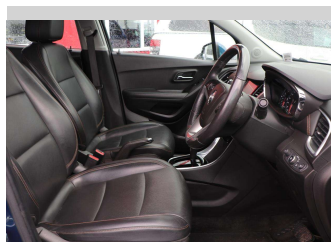

2019 Holden Trax LTZ 1.4P/6AT

Purchase Price **$16,990**
Includes GST, Registration & Licensing

Finance may be available on this vehicle. Ask one of our friendly staff for more information.

Gain peace of mind with Mechanical Breakdown Insurance. **Ask us how.**

Top features
None Listed

Body Style
4 door, Station Wagon

Odometer
61,943 km

Engine
1364 cc, Electronic Fuel

Fuel Type
Petrol

Transmission
CVT

Wheels
-

VIN
KL3BA7689LB010181

Interior
-

Safety

Based on 2024 UCSR rating for 13-20 models

Reg No.
MHN461

Ext Colour
Blue

History
NZ New

Seats
5 seats

CO2 Emissions
★★★★☆
172 grams/km

Energy Economy
★★☆☆☆
Annual fuel cost of $2,940
7.5L per 100km

Cost per year is an estimate based on petrol price of $2.80 per litre and an average distance of 14000 km. Emissions and Energy Economy figures standardised to 3P WLTP.

Stock ID: 1505832