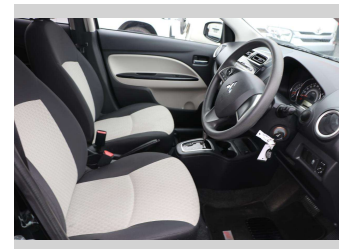

2018 Mitsubishi Mirage XLS 1.2P/CVT

Purchase Price **$9,990**
Includes GST, Registration & Licensing

Finance may be available on this vehicle. Ask one of our friendly staff for more information.

Gain peace of mind with Mechanical Breakdown Insurance. **Ask us how.**

Top features
None Listed

Body Style
5 door, Hatchback

Odometer
73,742 km

Engine
1198 cc, Electronic Fuel

Fuel Type
Petrol

Transmission
CVT

Wheels
-

VIN
MMAXTA03AJH000999

Interior
-

Safety
-

Reg No.
LFD893

Ext Colour
Black

History
NZ New

Seats
5 seats

CO2 Emissions
-

Energy Economy
-

Stock ID: 1505807