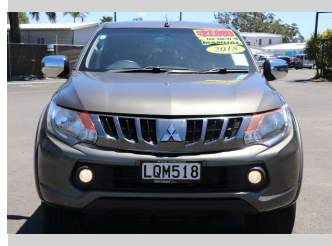

# 2018 Mitsubishi Triton DC GLXR 6MT 2.4D/6MT

Purchase Price

**\$27,990**

Includes GST, Registration & Licensing

Finance may be available on this vehicle. Ask one of our friendly staff for more information.

## Top features

None Listed

Body Style

**4 door, Ute**

Odometer

**93,374 km**

Engine

**2442 cc, Electronic Fuel**