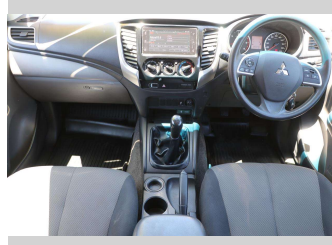

2018 Mitsubishi Triton DC GLXR 6MT 2.4D/6MT

Purchase Price

$27,990

Includes GST, Registration & Licensing

Finance may be available on this vehicle. Ask one of our friendly staff for more information.

Gain peace of mind with Mechanical Breakdown Insurance. **Ask us how.**

Top features

None Listed

Body Style

4 door, Ute

Odometer

93,374 km

Engine

2442 cc, Electronic Fuel

Fuel Type

Diesel

Transmission

Manual

Wheels

-

VIN

MMAJJKK10JH025590

Interior

-

Safety

Based on 2023 UCSR rating for 15-21 models

Reg No.

LQM518

Ext Colour

Green

History

NZ New

Seats

5 seats

CO2 Emissions

★★★★☆☆

214 grams/km

Energy Economy

★★★★☆☆

Annual fuel cost of $3,360

8.2L per 100km

Cost per year is an estimate based on diesel price of $2.00 per litre and an average distance of 14000 km. Includes Road User Charges (RUC). Emissions and Energy Economy figures standardised to 3P WLTP.

Stock ID: 1505704

Archibald Cars | Phone 09 408 1900 | Email sales@amotors.co.nz
143 Commerce Street, Kaitaia, New Zealand
www.archibaldcars.co.nz