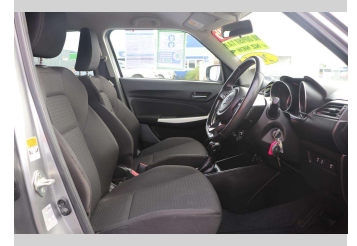

2021 Suzuki Swift GLX HYBRID 1.2PH

Purchase Price

\$18,990

Includes GST, Registration & Licensing

Finance may be available on this vehicle. Ask one of our friendly staff for more information.

Gain peace of mind with Mechanical Breakdown Insurance. **Ask us how.**