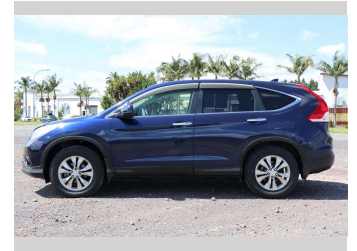

2012 Honda Crv

Purchase Price **$16,990**
Includes GST, Registration & Licensing

Finance may be available on this vehicle. Ask one of our friendly staff for more information.

Gain peace of mind with Mechanical Breakdown Insurance. **Ask us how.**

Top features

- » 2 KEYS
- » ABS Brakes
- » Air Bag(s)
- » Air Conditioning
- » Alloys
- » AWD
- » Blue Tooth
- » Bonnet Protector
- » CD Player
- » Central Locking
- » Door Visors
- » Dual Zone Air Conditio...
- » Electric Mirrors
- » Electric Mirrors (Retr...
- » Keyless Operating Syst...
- » Remote Locking
- » Reversing Camera
- » Tinted Windows

Body Style
5 door, Station Wagon

Odometer
114,496 km

Engine
2350 cc, Electronic Fuel

Fuel Type
Petrol

Transmission
5-Speed Auto

Wheels
-

VIN
7AT08G7HX16100363

Interior
Black

Safety
-

Reg No.
QYD235

Ext Colour
Blue

History
Ex-Overseas

Seats
5 seats

CO2 Emissions
-

Energy Economy
-

Stock ID: 1505855

Waipapa Autocourt | Phone 09 407 6430 | Email info@waipapacars.co.nz
2047 State Highway 10, Waipapa, Kerikeri 0295, New Zealand
www.waipapacars.co.nz