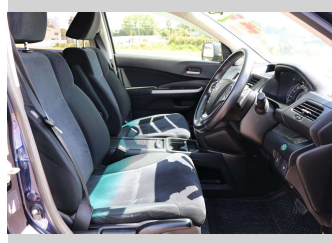

2012 Honda Crv

Purchase Price **$16,990**
Includes GST, Registration & Licensing

Finance may be available on this vehicle. Ask one of our friendly staff for more information.

Gain peace of mind with Mechanical Breakdown Insurance. **Ask us how.**

Top features

- » 2 KEYS
- » ABS Brakes
- » Air Bag(s)
- » Air Conditioning
- » Alloys
- » AWD
- » Blue Tooth
- » Bonnet Protector
- » CD Player
- » Central Locking
- » Door Visors
- » Dual Zone Air Conditio...
- » Electric Mirrors
- » Electric Mirrors (Retr...
- » Keyless Operating Syst...
- » Remote Locking
- » Reversing Camera
- » Tinted Windows

Body Style
5 door, Station Wagon

Odometer
114,496 km

Engine
2350 cc, Electronic Fuel

Fuel Type
Petrol

Transmission
5-Speed Auto

Wheels
-

VIN
7AT08G7HX16100363

Interior
Black

Safety
-

Reg No.
QYD235

Ext Colour
Blue

History
Ex-Overseas

Seats
5 seats

CO2 Emissions
-

Energy Economy
-

Stock ID: 1505855

Waipapa Autocourt | Phone 09 407 6430 | Email info@waipapacars.co.nz
2047 State Highway 10, Waipapa, Kerikeri 0295, New Zealand
www.waipapacars.co.nz