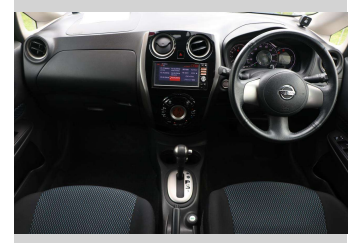

2014 Nissan Note

Purchase Price **$12,990**
Includes GST, Registration & Licensing

Finance may be available on this vehicle. Ask one of our friendly staff for more information.

Gain peace of mind with Mechanical Breakdown Insurance. **Ask us how.**

Top features

- » ABS Brakes
- » Air Bag(s)
- » Air Conditioning
- » Blue Tooth
- » Body Kit (Factory)
- » Central Locking
- » Door Visors
- » Electric Mirrors
- » Electric Windows
- » Forward Collision Aler...
- » Keyless Operating Syst...
- » Lane Deviation
- » Parking Sensors
- » Remote Locking
- » Reversing Camera

Body Style
5 door, Hatchback

Odometer
122,670 km

Engine
1198 cc, Electronic Fuel

Fuel Type
Petrol

Transmission
CVT

Wheels
-

VIN
7AT0DH79X24197557

Interior
Black

Safety

Based on 2024 VSRR rating

Reg No.
QYD227

Ext Colour
Grey

History
Ex-Overseas

Seats
5 seats

CO2 Emissions
★★★★☆
126 grams/km

Energy Economy
★★★★☆☆

Annual fuel cost of $2,120
5.4L per 100km

Cost per year is an estimate based on petrol price of $2.80 per litre and an average distance of 14000 km. Emissions and Energy Economy figures standardised to 3P WLTP.

Stock ID: 552684

Waipapa Autocourt | Phone 09 407 6430 | Email info@waipapacars.co.nz
2047 State Highway 10, Waipapa, Kerikeri 0295, New Zealand
www.waipapacars.co.nz