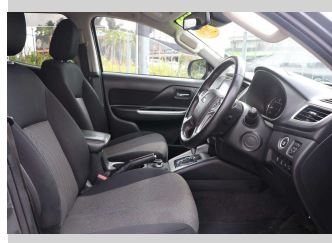

2020 Mitsubishi Triton DC GLSB 4WD 6AT 2.4D

Purchase Price

\$35,990

Includes GST, Registration & Licensing

Finance may be available on this vehicle. Ask one of our friendly staff for more information.

Gain peace of mind with Mechanical Breakdown Insurance. **Ask us how.**

Top features

None Listed

Body Style

4 door, Ute

Odometer

100,069 km

Engine

2442 cc, Electronic Fuel