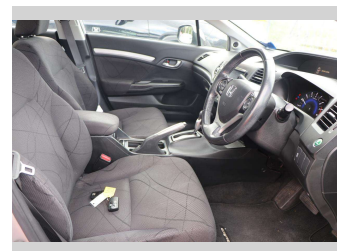

2015 Honda Civic S 1.8P/5AT/SL/4DR/5S

Purchase Price **$13,990**
Includes GST, Registration & Licensing

Finance may be available on this vehicle. Ask one of our friendly staff for more information.

Gain peace of mind with Mechanical Breakdown Insurance. **Ask us how.**

Top features

- » 2 KEYS
- » ABS Brakes
- » Air Bag(s)
- » Air Conditioning
- » Alloys
- » Blue Tooth
- » Central Locking
- » Cruise Control
- » Electric Mirrors
- » Electric Windows
- » Keyless Operating Syst...
- » NZ New
- » Remote Locking
- » Reversing Camera

Body Style
4 door, Sedan

Odometer
91,841 km

Engine
1798 cc, Electronic Fuel

Fuel Type
Petrol

Transmission
CVT

Wheels
-

VIN
MRHFB2670EP050800

Interior
Black

Safety
-

Reg No.
HUH159

Ext Colour
Silver

History
NZ New

Seats
5 seats

CO2 Emissions
-

Energy Economy
-

Stock ID: 1505873

Waipapa Autocourt | Phone 09 407 6430 | Email info@waipapacars.co.nz
2047 State Highway 10, Waipapa, Kerikeri 0295, New Zealand
www.waipapacars.co.nz