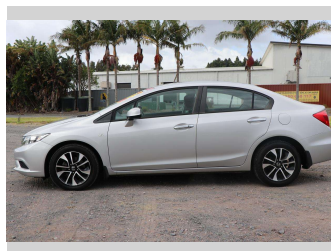

2015 Honda Civic S 1.8P/5AT/SL/4DR/5S

Purchase Price **\$13,990**
Includes GST, Registration & Licensing

Finance may be available on this vehicle. Ask one of our friendly staff for more information.

Gain peace of mind with Mechanical Breakdown Insurance. **Ask us how.**

Body Style
4 door, Sedan

Odometer
91,841 km

Engine
1798 cc, Electronic Fuel

Fuel Type
Petrol

Transmission
CVT

Wheels
-

VIN
MRHFB2670EP050800

Interior
Black