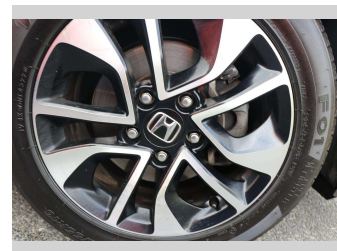

2015 Honda Civic S 1.8P/5AT/SL/4DR/5S

Purchase Price **$13,990**
Includes GST, Registration & Licensing

Finance may be available on this vehicle. Ask one of our friendly staff for more information.

Gain peace of mind with Mechanical Breakdown Insurance. **Ask us how.**

Top features

- » 2 KEYS
- » ABS Brakes
- » Air Bag(s)
- » Air Conditioning
- » Alloys
- » Blue Tooth
- » Central Locking
- » Cruise Control
- » Electric Mirrors
- » Electric Windows
- » Keyless Operating Syst...
- » NZ New
- » Remote Locking
- » Reversing Camera

Body Style
4 door, Sedan

Odometer
91,841 km

Engine
1798 cc, Electronic Fuel

Fuel Type
Petrol

Transmission
CVT

Wheels
-

VIN
MRHFB2670EP050800

Interior
Black

Safety
-

Reg No.
HUH159

Ext Colour
Silver

History
NZ New

Seats
5 seats

CO2 Emissions
-

Energy Economy
-

Stock ID: 1505873

Waipapa Autocourt | Phone 09 407 6430 | Email info@waipapacars.co.nz
2047 State Highway 10, Waipapa, Kerikeri 0295, New Zealand
www.waipapacars.co.nz