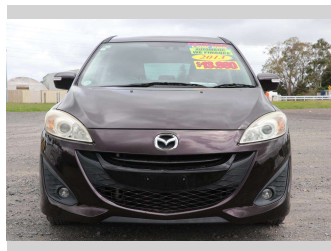

2013 Mazda Premacy

Purchase Price **\$13,990**
Includes GST, Registration & Licensing

Finance may be available on this vehicle. Ask one of our friendly staff for more information.

Gain peace of mind with Mechanical Breakdown Insurance. **Ask us how.**

Body Style
5 door, Station Wagon

Odometer
77,515 km

Engine
1997 cc, Electronic Fuel

Fuel Type
Petrol

Transmission
CVT

Wheels
-

VIN
7AT0C133X24110580

Interior
Black