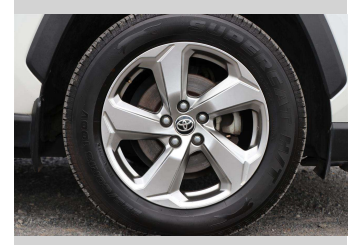

2019 Toyota RAV4 GXL 2.5P/4WD/8AT

Purchase Price **$29,990**
Includes GST, Registration & Licensing

Finance may be available on this vehicle. Ask one of our friendly staff for more information.

Gain peace of mind with Mechanical Breakdown Insurance. **Ask us how.**

1. **Top features**
2. » ABS Brakes
   - » Air Bag(s)
   - » Air Conditioning
   - » Alloys
   - » AWD
   - » Blue Tooth
   - » Central Locking
   - » Cruise Control
   - » Electric Mirrors
   - » Electric Windows
   - » Keyless Operating Syst...
   - » Remote Locking
   - » Reversing Camera

Body Style
5 door, Station Wagon

Odometer
121,000 km

Engine
2487 cc, Electronic Fuel

Fuel Type
Petrol

Transmission
CVT

Wheels
-

VIN
JTMR13FV90D048081

Interior
Black

Safety

Based on 2023 UCSR rating for 19-21 models

Reg No.
MQF195

Ext Colour
White

History
NZ New

Seats
5 seats

CO2 Emissions
★★★★☆
170 grams/km

Energy Economy
★★☆☆☆

Annual fuel cost of $2,940
7.5L per 100km

Cost per year is an estimate based on petrol price of $2.80 per litre and an average distance of 14000 km. Emissions and Energy Economy figures standardised to 3P WLTP.

Stock ID: 1505714

Waipapa Autocourt | Phone 09 407 6430 | Email info@waipapacars.co.nz
2047 State Highway 10, Waipapa, Kerikeri 0295, New Zealand
www.waipapacars.co.nz