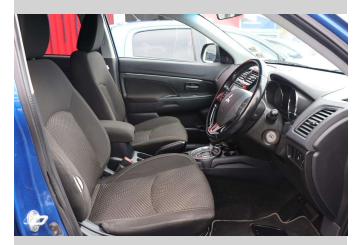

# 2016 Mitsubishi ASX XLS 2.3D/4WD/6AT/SW

Purchase Price

**\$15,490**

Includes GST, Registration & Licensing

Finance may be available on this vehicle. Ask one of our friendly staff for more information.

Gain peace of mind with Mechanical Breakdown Insurance. **Ask us how.**

## Top features

None Listed

Body Style

**5 door, Station Wagon**

Odometer

**150,008 km**

Engine

**2268 cc, Electronic Fuel**