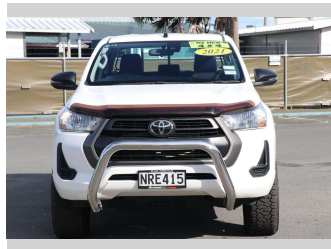

# 2021 Toyota Hilux SR TD DC 2.8DT/4WD

Purchase Price

**\$49,990**

Includes GST, Registration & Licensing

Finance may be available on this vehicle. Ask one of our friendly staff for more information.

Gain peace of mind with Mechanical Breakdown Insurance. **Ask us how.**

## Top features

None Listed

Body Style

**4 door, Ute**

Odometer

**50,798 km**

Engine

**2755 cc, Electronic Fuel**