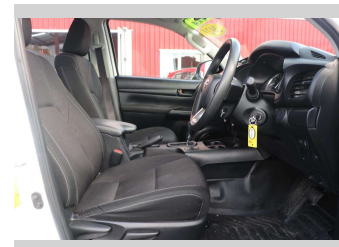

2021 Toyota Hilux SR TD DC 2.8DT/4WD

Purchase Price

$49,990

Includes GST, Registration & Licensing

Finance may be available on this vehicle. Ask one of our friendly staff for more information.

Gain peace of mind with Mechanical Breakdown Insurance. **Ask us how.**

Top features

None Listed

Body Style

4 door, Ute

Odometer

50,798 km

Engine

2755 cc, Electronic Fuel

Fuel Type

Diesel

Transmission

CVT

Wheels

-

VIN

MR0KA3CD401314204

Interior

-

Safety

Based on 2019 ANCAP rating for 19+ models

Reg No.

NRE415

Ext Colour

White

History

NZ New

Seats

5 seats

CO2 Emissions

★ ★ ☆ ☆ ☆ ☆

238 grams/km

Energy Economy

★ ★ ☆ ☆ ☆ ☆

**Annual fuel cost of $3,610
9.1L per 100km**

Cost per year is an estimate based on diesel price of $2.00 per litre and an average distance of 14000 km. Includes Road User Charges (RUC). Emissions and Energy Economy figures standardised to 3P WLTP.

Stock ID: 1505621

Archibald Cars | Phone 09 408 1900 | Email sales@amotors.co.nz
143 Commerce Street, Kaitaia, New Zealand
www.archibaldcars.co.nz