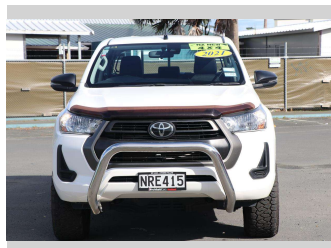

# 2021 Toyota Hilux SR TD DC 2.8DT/4WD

**Purchase Price** **\$48,990**  
Includes GST, Registration & Licensing

Finance may be available on this vehicle. Ask one of our friendly staff for more information.

Gain peace of mind with Mechanical Breakdown Insurance. **Ask us how.**

**Top features**  
None Listed

Body Style  
**4 door, Ute**

Odometer  
**50,798 km**

Engine  
**2755 cc, Electronic Fuel**

Fuel Type  
**Diesel**

Transmission  
**CVT**

Wheels  
-

VIN  
**MR0KA3CD401314204**

Interior  
-

Safety  
  
Based on 2019 ANCAP rating for 19+ models

Reg No.  
**NRE415**

Ext Colour  
**White**

History  
**NZ New**