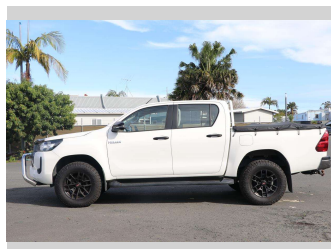

# 2021 Toyota Hilux SR TD DC 2.8DT/4WD

**Purchase Price** **\$48,990**  
Includes GST, Registration & Licensing

Finance may be available on this vehicle. Ask one of our friendly staff for more information.

Gain peace of mind with Mechanical Breakdown Insurance. **Ask us how.**

**Top features**  
None Listed

Body Style  
**4 door, Ute**

Odometer  
**50,798 km**

Engine  
**2755 cc, Electronic Fuel**

Fuel Type  
**Diesel**

Transmission  
**CVT**

Wheels  
-

VIN  
**MR0KA3CD401314204**

Interior  
-

Safety  
  
Based on 2019 ANCAP rating for 19+ models

Reg No.  
**NRE415**

Ext Colour  
**White**

History  
**NZ New**