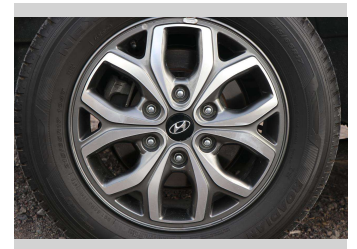

2019 Hyundai Imax 2.5 CRDI AUTO

Purchase Price

$29,990

Includes GST, Registration & Licensing

Finance may be available on this vehicle. Ask one of our friendly staff for more information.

Gain peace of mind with Mechanical Breakdown Insurance. **Ask us how.**

Top features

None Listed

Body Style

5 door, Light Van

Odometer

128,088 km

Engine

2497 cc, Electronic Fuel

Fuel Type

Diesel

Transmission

CVT

Wheels

-

VIN

KMHWH81KMLU109114

Interior

-

Safety

Based on 2024 VSRR rating

Reg No.

MMP706

Ext Colour

White

History

NZ New

Seats

8 seats

CO2 Emissions

★☆☆☆☆

264 grams/km

Energy Economy

★☆☆☆☆

**Annual fuel cost of $3,860
10L per 100km**

Cost per year is an estimate based on diesel price of $2.00 per litre and an average distance of 14000 km. Includes Road User Charges (RUC). Emissions and Energy Economy figures standardised to 3P WLTP.

Stock ID: 1505881

Waipapa Autocourt | Phone 09 407 6430 | Email info@waipapacars.co.nz
2047 State Highway 10, Waipapa, Kerikeri 0295, New Zealand
www.waipapacars.co.nz