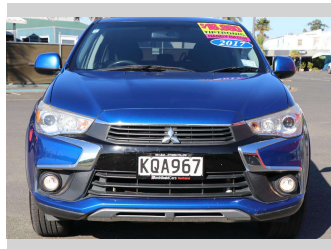

2017 Mitsubishi ASX XLS 2.0P/CVT

Purchase Price
Includes GST, Registration & Licensing

\$16,990

Finance may be available on this vehicle. Ask one of our friendly staff for more information.

Gain peace of mind with Mechanical Breakdown Insurance. **Ask us how.**

Top features

None Listed

Body Style
5 door, Station Wagon

Odometer
137,075 km

Engine
1998 cc, Electronic Fuel

Fuel Type
Petrol

Transmission
CVT

Wheels
-

VIN
JMFXTGA2WHZ004273

Interior
-

Safety

Based on 2024 UCSR rating for 16-19 models

Reg No.
KQA967

Ext Colour
Blue

History
NZ New

Seats
5 seats