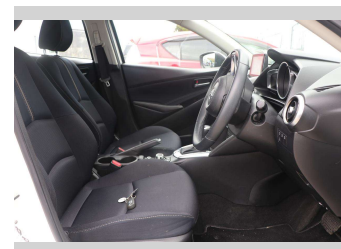

2021 Mazda Mazda2 1.5P/6AT

Purchase Price **$19,990**
Includes GST, Registration & Licensing

Finance may be available on this vehicle. Ask one of our friendly staff for more information.

Gain peace of mind with Mechanical Breakdown Insurance. **Ask us how.**

Top features

None Listed

Body Style
5 door, Hatchback

Odometer
55,404 km

Engine
1496 cc, Electronic Fuel

Fuel Type
Petrol

Transmission
CVT

Wheels
-

VIN
MM0DJ2HAA0W637398

Interior
-

Safety

Based on 2024 UCSR rating for 14-22 models

Reg No.
NFQ111

Ext Colour
White

History
NZ New

Seats
5 seats

CO2 Emissions
★★★★☆
137 grams/km

Energy Economy
★★★★☆☆

Annual fuel cost of $2,310
5.9L per 100km

Cost per year is an estimate based on petrol price of $2.80 per litre and an average distance of 14000 km. Emissions and Energy Economy figures standardised to 3P WLTP.

Stock ID: 1505823

Waipapa Autocourt | Phone 09 407 6430 | Email info@waipapacars.co.nz
2047 State Highway 10, Waipapa, Kerikeri 0295, New Zealand
www.waipapacars.co.nz