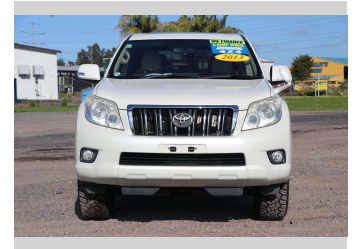

# 2013 Toyota Landcruiser PRADO

**Purchase Price** **\$37,990**  
Includes GST, Registration & Licensing

Finance may be available on this vehicle. Ask one of our friendly staff for more information.

Gain peace of mind with Mechanical Breakdown Insurance. **Ask us how.**

Body Style  
**Station Wagon**

Odometer  
**67,125 km**

Engine  
**2693 cc, Electronic Fuel**

Fuel Type  
**Petrol**

Transmission  
**CVT**

Wheels  
-

VIN  
**7AT0H60HX24033783**

Interior  
**Beige**