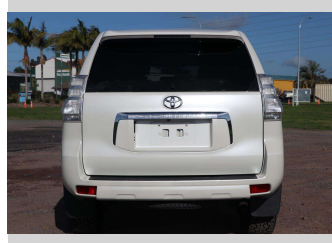

# 2013 Toyota Landcruiser PRADO

**Purchase Price** **\$37,990**  
Includes GST, Registration & Licensing

Finance may be available on this vehicle. Ask one of our friendly staff for more information.

Gain peace of mind with Mechanical Breakdown Insurance. **Ask us how.**

Body Style  
**Station Wagon**

Odometer  
**67,125 km**

Engine  
**2693 cc, Electronic Fuel**

Fuel Type  
**Petrol**

Transmission  
**CVT**

Wheels  
-

VIN  
**7AT0H60HX24033783**

Interior  
**Beige**