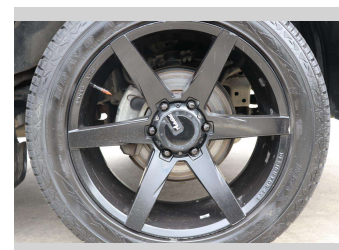

2016 Holden Trailblazer LTZ 2.8DT/4WD/6AT

Purchase Price **$32,990**
Includes GST, Registration & Licensing

Finance may be available on this vehicle. Ask one of our friendly staff for more information.

Gain peace of mind with Mechanical Breakdown Insurance. **Ask us how.**

1. **Top features**
2. » 4X4
   - » ABS Brakes
   - » Air Bag(s)
   - » Air Conditioning
   - » Alloys
   - » Blue Tooth
   - » Central Locking
   - » Electric Mirrors
   - » Electric Windows
   - » Leather Seats
   - » Remote Locking
   - » Reversing Camera
   - » Tinted Windows
   - » Tow Bar

Body Style
5 door, Station Wagon

Odometer
119,802 km

Engine
2776 cc, Electronic Fuel

Fuel Type
Diesel

Transmission
CVT

Wheels
-

VIN
MMU156MK0HH610114

Interior
Black

Safety

Based on 2024 VSRR rating

Reg No.
NJU948

Ext Colour
Black

History
NZ New

Seats
7 seats

CO2 Emissions
★ ★ ☆ ☆ ☆ ☆
262 grams/km

Energy Economy
★ ☆ ☆ ☆ ☆ ☆

**Annual fuel cost of $3,810
9.8L per 100km**

Cost per year is an estimate based on diesel price of $2.00 per litre and an average distance of 14000 km. Includes Road User Charges (RUC). Emissions and Energy Economy figures standardised to 3P WLTP.

Stock ID: 1505715

Waipapa Autocourt | Phone 09 407 6430 | Email info@waipapacars.co.nz
2047 State Highway 10, Waipapa, Kerikeri 0295, New Zealand
www.waipapacars.co.nz