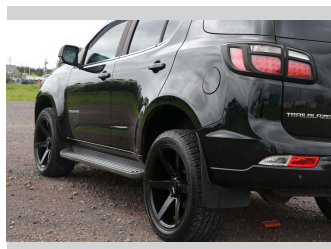

2016 Holden Trailblazer LTZ 2.8DT/4WD/6AT

Purchase Price **\$32,990**
Includes GST, Registration & Licensing

Finance may be available on this vehicle. Ask one of our friendly staff for more information.