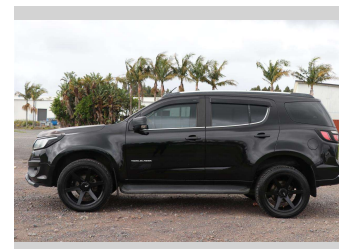

2016 Holden Trailblazer LTZ 2.8DT/4WD/6AT

Purchase Price **\$32,990**
Includes GST, Registration & Licensing

Finance may be available on this vehicle. Ask one of our friendly staff for more information.

Body Style
5 door, Station Wagon

Odometer
119,802 km

Engine
2776 cc, Electronic Fuel

Fuel Type
Diesel

Transmission
CVT

Wheels
-

VIN
MMU156MK0HH610114

Interior
Black