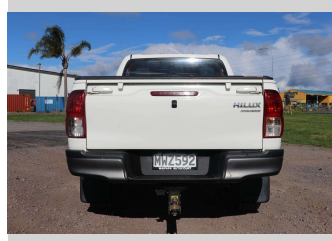

2020 Toyota Hilux SR TD DC 2.8DT/4WD

Purchase Price

\$48,990

Includes GST, Registration & Licensing

Finance may be available on this vehicle. Ask one of our friendly staff for more information.

Gain peace of mind with Mechanical Breakdown Insurance. **Ask us how.**

Top features

None Listed

Body Style

4 door, Ute

Odometer

85,764 km

Engine

2755 cc, Electronic Fuel