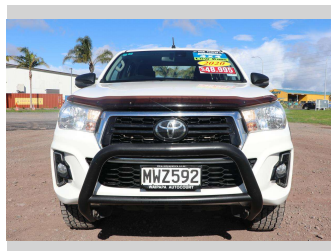

2020 Toyota Hilux SR TD DC 2.8DT/4WD

Purchase Price

\$46,990

Includes GST, Registration & Licensing

Finance may be available on this vehicle. Ask one of our friendly staff for more information.

Gain peace of mind with Mechanical Breakdown Insurance. **Ask us how.**

Top features

None Listed

Body Style

4 door, Ute

Odometer

85,764 km

Engine

2755 cc, Electronic Fuel

Fuel Type

Diesel

Transmission

CVT

Wheels

-

VIN

MR0KA3CD101242135