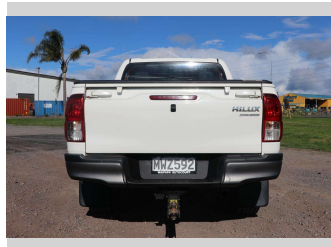

2020 Toyota Hilux SR TD DC 2.8DT/4WD

Purchase Price

\$46,990

Includes GST, Registration & Licensing

Finance may be available on this vehicle. Ask one of our friendly staff for more information.

Gain peace of mind with Mechanical Breakdown Insurance. **Ask us how.**

Top features

None Listed

Body Style

4 door, Ute

Odometer

85,764 km

Engine

2755 cc, Electronic Fuel