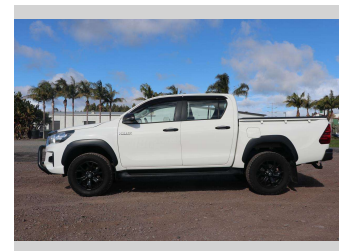

2020 Toyota Hilux SR TD DC 2.8DT/4WD

Purchase Price

\$46,990

Includes GST, Registration & Licensing

Finance may be available on this vehicle. Ask one of our friendly staff for more information.

Gain peace of mind with Mechanical Breakdown Insurance. **Ask us how.**

Top features

None Listed

Body Style

4 door, Ute

Odometer

85,764 km

Engine

2755 cc, Electronic Fuel