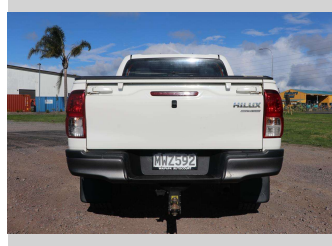

2020 Toyota Hilux SR TD DC 2.8DT/4WD

Purchase Price

\$46,990

Includes GST, Registration & Licensing

Finance may be available on this vehicle. Ask one of our friendly staff for more information.

Gain peace of mind with Mechanical Breakdown Insurance. **Ask us how.**

Top features

None Listed

Body Style

4 door, Ute

Odometer

85,764 km

Engine

2755 cc, Electronic Fuel