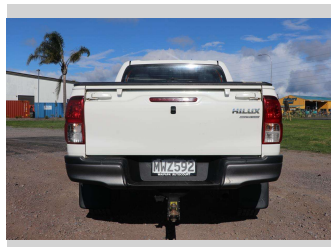

2020 Toyota Hilux SR TD DC 2.8DT/4WD

Purchase Price **\$46,990**
Includes GST, Registration & Licensing

Finance may be available on this vehicle. Ask one of our friendly staff for more information.

Gain peace of mind with Mechanical Breakdown Insurance. **Ask us how.**

Top features
None Listed

Body Style
4 door, Ute

Odometer
85,764 km

Engine
2755 cc, Electronic Fuel

Fuel Type
Diesel

Transmission
CVT

Wheels
-

VIN
MR0KA3CD101242135

Interior
Black

Safety

Based on 2019 ANCAP rating for 19+ models

Reg No.
MWZ592

Ext Colour
White

History
NZ New

Seats
5 seats

CO2 Emissions
★ ★ ☆ ☆ ☆ ☆
252 grams/km