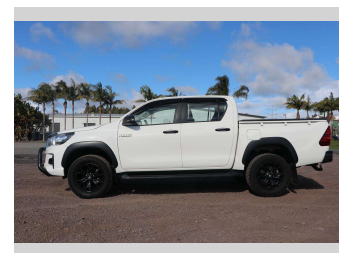

2020 Toyota Hilux SR TD DC 2.8DT/4WD

Purchase Price **\$46,990**
Includes GST, Registration & Licensing

Finance may be available on this vehicle. Ask one of our friendly staff for more information.

Gain peace of mind with Mechanical Breakdown Insurance. **Ask us how.**

Top features
None Listed

Body Style
4 door, Ute

Odometer
85,764 km

Engine
2755 cc, Electronic Fuel

Fuel Type
Diesel

Transmission
CVT

Wheels
-

VIN
MR0KA3CD101242135

Interior
Black

Safety

Based on 2019 ANCAP rating for 19+ models

Reg No.
MWZ592

Ext Colour
White

History
NZ New

Seats
5 seats

CO2 Emissions
★ ★ ☆ ☆ ☆ ☆
252 grams/km