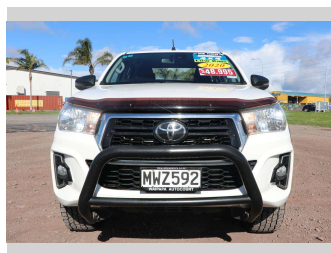

2020 Toyota Hilux SR TD DC 2.8DT/4WD

Purchase Price **\$46,990**
Includes GST, Registration & Licensing

Finance may be available on this vehicle. Ask one of our friendly staff for more information.

Gain peace of mind with Mechanical Breakdown Insurance. **Ask us how.**

Top features
None Listed

Body Style
4 door, Ute

Odometer
85,764 km

Engine
2755 cc, Electronic Fuel

Fuel Type
Diesel

Transmission
CVT

Wheels
-

VIN
MR0KA3CD101242135

Interior
Black

Safety

Based on 2019 ANCAP rating for 19+ models

Reg No.
MWZ592

Ext Colour
White

History
NZ New

Seats
5 seats

CO2 Emissions
★ ★ ☆ ☆ ☆ ☆
252 grams/km