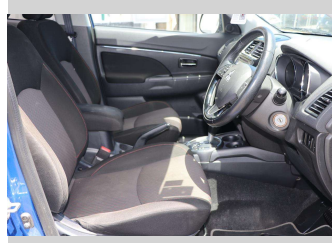

# 2017 Mitsubishi ASX XLS 2.3D/4WD/6AT

Purchase Price **\$15,990**  
Includes GST, Registration & Licensing

Finance may be available on this vehicle. Ask one of our friendly staff for more information.

Gain peace of mind with Mechanical Breakdown Insurance. **Ask us how.**