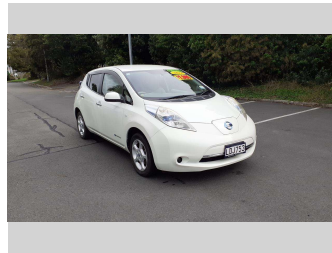

# 2011 Nissan Leaf

**Purchase Price** **\$7,990**  
Includes GST, Registration & Licensing

Finance may be available on this vehicle. Ask one of our friendly staff for more information.

Gain peace of mind with Mechanical Breakdown Insurance. **Ask us how.**

Odometer  
**82,501 km**

Engine  
**1 cc**

Fuel Type  
**Electric**

Transmission  
**Auto**

Wheels  
-

VIN  
**7AT0DH8KX17007495**

Interior  
-

Safety

Based on 2024 VSRR rating

Reg No.  
**LDJ753**

Ext Colour  
**White**

History  
**Ex-Overseas**

Seats  
**5 seats**

CO2 Emissions  
**★★★★☆**  
**0 grams/km**

Energy Economy  
**★★★★☆**

**Annual fuel cost not available**