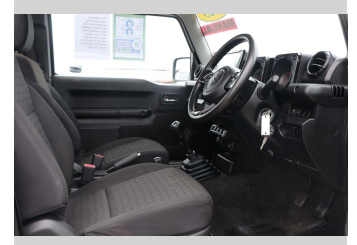

2023 Suzuki Jimny JX CARRY 1.5P/4WD

Purchase Price

\$37,990

Includes GST, Registration & Licensing

Finance may be available on this vehicle. Ask one of our friendly staff for more information.

Gain peace of mind with Mechanical Breakdown Insurance. **Ask us how.**

Top features

None Listed

Body Style

Ute

Odometer

25,720 km

Engine

1462 cc, Electronic Fuel