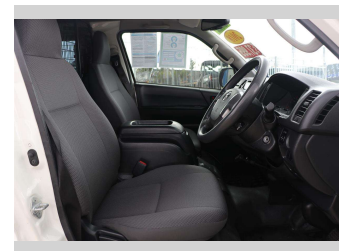

2018 Toyota Hiace ZL TD 3.0DT/4AT

Purchase Price **$37,990**
Includes GST, Registration & Licensing

Finance may be available on this vehicle. Ask one of our friendly staff for more information.

Gain peace of mind with Mechanical Breakdown Insurance. **Ask us how.**

Top features

- » Air Bag(s)
- » Air Conditioning
- » Blue Tooth
- » Central Locking
- » Cruise Control
- » Dual Door
- » Electric Mirrors
- » NZ New
- » Remote Locking
- » Reversing Camera
- » Roof Racks
- » Tinted Windows
- » Tow Bar
- » Vinyl Floors

Body Style
5 door, Light Van

Odometer
106,297 km

Engine
2982 cc, Electronic Fuel

Fuel Type
Diesel

Transmission
CVT

Wheels
-

VIN
JTFHT02P905031732

Interior
Charcoal

Safety
-

Reg No.
LTT319

Ext Colour
White

History
NZ New

Seats
2 seats

CO2 Emissions
-

Energy Economy
-

Stock ID: 1505766

Waipapa Autocourt | Phone 09 407 6430 | Email info@waipapacars.co.nz
2047 State Highway 10, Waipapa, Kerikeri 0295, New Zealand
www.waipapacars.co.nz