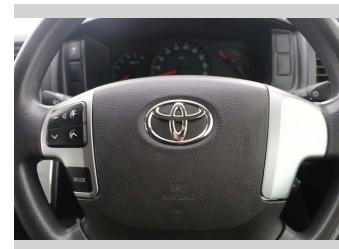

# 2018 Toyota Hiace ZL TD 3.0DT/4AT

**Purchase Price** **\$37,990**  
Includes GST, Registration & Licensing

Finance may be available on this vehicle. Ask one of our friendly staff for more information.