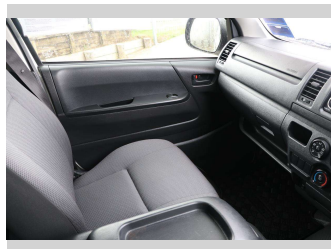

2018 Toyota Hiace ZL TD 3.0DT/4AT

Purchase Price **$37,990**
Includes GST, Registration & Licensing

Finance may be available on this vehicle. Ask one of our friendly staff for more information.

Gain peace of mind with Mechanical Breakdown Insurance. **Ask us how.**

Top features

- » Air Bag(s)
- » Air Conditioning
- » Blue Tooth
- » Central Locking
- » Cruise Control
- » Dual Door
- » Electric Mirrors
- » NZ New
- » Remote Locking
- » Reversing Camera
- » Roof Racks
- » Tinted Windows
- » Tow Bar
- » Vinyl Floors

Body Style
5 door, Light Van

Odometer
106,297 km

Engine
2982 cc, Electronic Fuel

Fuel Type
Diesel

Transmission
CVT

Wheels
-

VIN
JTFHT02P905031732

Interior
Charcoal

Safety
-

Reg No.
LTT319

Ext Colour
White

History
NZ New

Seats
2 seats

CO2 Emissions
-

Energy Economy
-

Stock ID: 1505766

Waipapa Autocourt | Phone 09 407 6430 | Email info@waipapacars.co.nz
2047 State Highway 10, Waipapa, Kerikeri 0295, New Zealand
www.waipapacars.co.nz