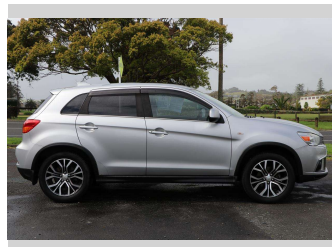

2019 Mitsubishi ASX XLS 2.0P/CVT

Purchase Price

\$18,990

Includes GST, Registration & Licensing

Finance may be available on this vehicle. Ask one of our friendly staff for more information.

Gain peace of mind with Mechanical Breakdown Insurance. **Ask us how.**

Top features

None Listed

Body Style

5 door, Station Wagon

Odometer

95,204 km

Engine

1998 cc, Electronic Fuel