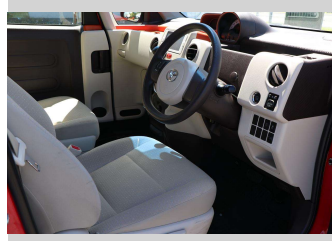

2013 Toyota Porte

Purchase Price **$11,990**
Includes GST, Registration & Licensing

Finance may be available on this vehicle. Ask one of our friendly staff for more information.

Gain peace of mind with Mechanical Breakdown Insurance. **Ask us how.**

Top features

None Listed

Body Style
Station Wagon

Odometer
55,278 km

Engine
1496 cc, Electronic Fuel

Fuel Type
Petrol

Transmission
CVT

Wheels
-

VIN
7AT0H64WX25090332

Interior
-

Safety

Based on 2024 VSRR rating

Reg No.
-

Ext Colour
Red

History
-

Seats
5 seats

CO2 Emissions
★★★★☆
134 grams/km

Energy Economy
★★★★☆☆
Annual fuel cost of $2,270
5.8L per 100km

Cost per year is an estimate based on petrol price of $2.80 per litre and an average distance of 14000 km. Emissions and Energy Economy figures standardised to 3P WLTP.

Stock ID: 5761460

Archibald Cars | Phone 09 408 1900 | Email sales@amotors.co.nz
143 Commerce Street, Kaitaia, New Zealand
www.archibaldcars.co.nz