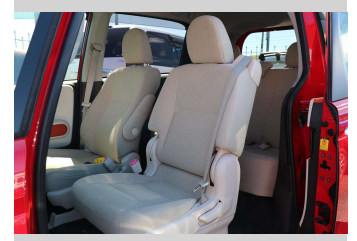

2013 Toyota Porte

Purchase Price **\$11,990**
Includes GST, Registration & Licensing

Finance may be available on this vehicle. Ask one of our friendly staff for more information.

Gain peace of mind with Mechanical Breakdown Insurance. **Ask us how.**