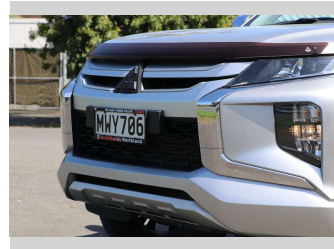

2020 Mitsubishi Triton DC GLXR 6AT 2.4D/4WD

Purchase Price

\$35,990

Includes GST, Registration & Licensing

Finance may be available on this vehicle. Ask one of our friendly staff for more information.

Gain peace of mind with Mechanical Breakdown Insurance. **Ask us how.**

Top features

None Listed

Body Style

4 door, Ute

Odometer

91,387 km

Engine

2442 cc, Electronic Fuel