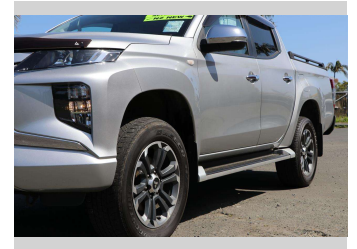

2020 Mitsubishi Triton DC GLXR 6AT 2.4D/4WD

Purchase Price

\$35,990

Includes GST, Registration & Licensing

Finance may be available on this vehicle. Ask one of our friendly staff for more information.

Gain peace of mind with Mechanical Breakdown Insurance. **Ask us how.**

Top features

None Listed

Body Style

4 door, Ute

Odometer

91,387 km

Engine

2442 cc, Electronic Fuel