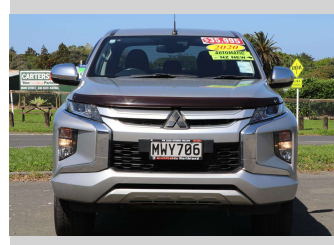

2020 Mitsubishi Triton DC GLXR 6AT 2.4D/4WD

Purchase Price

\$35,990

Includes GST, Registration & Licensing

Finance may be available on this vehicle. Ask one of our friendly staff for more information.

Gain peace of mind with Mechanical Breakdown Insurance. **Ask us how.**

Top features

None Listed

Body Style

4 door, Ute

Odometer

91,387 km

Engine

2442 cc, Electronic Fuel