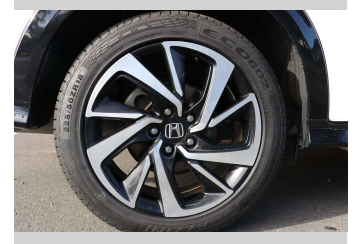

2016 Honda Vezel

Purchase Price

$23,990

Includes GST, Registration & Licensing

Finance may be available on this vehicle. Ask one of our friendly staff for more information.

Gain peace of mind with Mechanical Breakdown Insurance. **Ask us how.**

Top features

None Listed

Body Style

Station Wagon

Odometer

86,298 km

Engine

1496 cc, Hybrid

Fuel Type

Petrol

Transmission

CVT

Wheels

-

VIN

7AT08GDHX24206591

Interior

-

Safety

Based on 2023 VSRR rating

Reg No.

-

Ext Colour

White

History

-

Seats

5 seats

CO2 Emissions

★★★★★☆☆

113 grams/km

Energy Economy

★★★★☆☆☆☆

**Annual fuel cost of $1,880
4.8L per 100km**

Cost per year is an estimate based on petrol price of $2.80 per litre and an average distance of 14000 km. Emissions and Energy Economy figures standardised to 3P WLTP.

Stock ID: 533744

Waipapa Autocourt | Phone 09 407 6430 | Email info@waipapacars.co.nz
2047 State Highway 10, Waipapa, Kerikeri 0295, New Zealand
www.waipapacars.co.nz