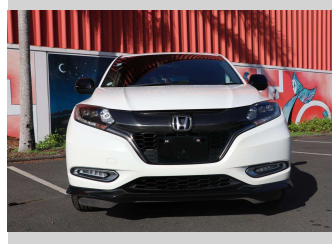

2016 Honda Vezel

Purchase Price

\$23,990

Includes GST, Registration & Licensing

Finance may be available on this vehicle. Ask one of our friendly staff for more information.

Gain peace of mind with Mechanical Breakdown Insurance. **Ask us how.**

Top features

None Listed

Body Style

Station Wagon

Odometer

86,298 km

Engine

1496 cc, Hybrid