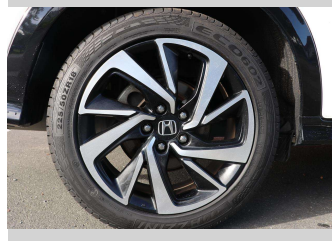

2016 Honda Vezel

Purchase Price

$23,990

Includes GST, Registration & Licensing

Finance may be available on this vehicle. Ask one of our friendly staff for more information.

Gain peace of mind with Mechanical Breakdown Insurance. **Ask us how.**

Top features

None Listed

Body Style

Station Wagon

Odometer

86,298 km

Engine

1496 cc, Hybrid

Fuel Type

Petrol

Transmission

CVT

Wheels

-

VIN

7AT08GDHX24206591

Interior

-

Safety

Based on 2024 VSRR rating

Reg No.

QUZ622

Ext Colour

White

History

-

Seats

5 seats

CO2 Emissions

★★★★☆

113 grams/km

Energy Economy

★★★★☆☆

**Annual fuel cost of $1,880
4.8L per 100km**

Cost per year is an estimate based on petrol price of $2.80 per litre and an average distance of 14000 km. Emissions and Energy Economy figures standardised to 3P WLTP.

Stock ID: 533744

Waipapa Autocourt | Phone 09 407 6430 | Email info@waipapacars.co.nz
2047 State Highway 10, Waipapa, Kerikeri 0295, New Zealand
www.waipapacars.co.nz