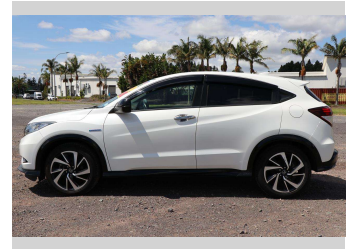

2016 Honda Vezel

Purchase Price

\$23,990

Includes GST, Registration & Licensing

Finance may be available on this vehicle. Ask one of our friendly staff for more information.

Gain peace of mind with Mechanical Breakdown Insurance. **Ask us how.**

Top features

None Listed

Body Style

Station Wagon

Odometer

86,298 km

Engine

1496 cc, Hybrid