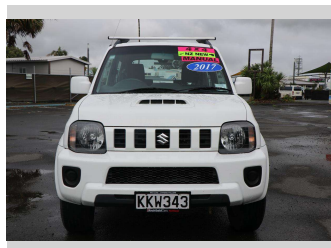

# 2017 Suzuki Jimny SIERRA 1.3P/4WD/5MT

**Purchase Price** **\$19,990**  
Includes GST, Registration & Licensing

Finance may be available on this vehicle. Ask one of our friendly staff for more information.

Gain peace of mind with Mechanical Breakdown Insurance. **Ask us how.**

**Top features**

None Listed

Body Style  
**3 door, Station Wagon**

Odometer  
**65,248 km**

Engine  
**1328 cc, Electronic Fuel**

Fuel Type  
**Petrol**

Transmission  
**Manual**

Wheels  
-

VIN  
**JSAFJB43V00710065**

Interior  
-

Safety  
  
Based on 2024 UCSR rating for 98-17 models

Reg No.  
**KKW343**

Ext Colour  
**White**

History  
**NZ New**