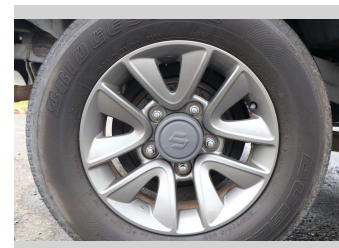

2017 Suzuki Jimny SIERRA 1.3P/4WD/5MT

Purchase Price **$19,990**
Includes GST, Registration & Licensing

Finance may be available on this vehicle. Ask one of our friendly staff for more information.

Gain peace of mind with Mechanical Breakdown Insurance. **Ask us how.**

Top features

None Listed

Body Style
3 door, Station Wagon

Odometer
65,248 km

Engine
1328 cc, Electronic Fuel

Fuel Type
Petrol

Transmission
Manual

Wheels
-

VIN
JSAFJB43V00710065

Interior
-

Safety

Based on 2024 UCSR rating for 98-17 models

Reg No.
KKW343

Ext Colour
White

History
NZ New

Seats
4 seats

CO2 Emissions
★★★★☆
187 grams/km

Energy Economy
★★☆☆☆☆
Annual fuel cost of $3,100
7.9L per 100km

Cost per year is an estimate based on petrol price of $2.80 per litre and an average distance of 14000 km. Emissions and Energy Economy figures standardised to 3P WLTP.

Stock ID: 1505833