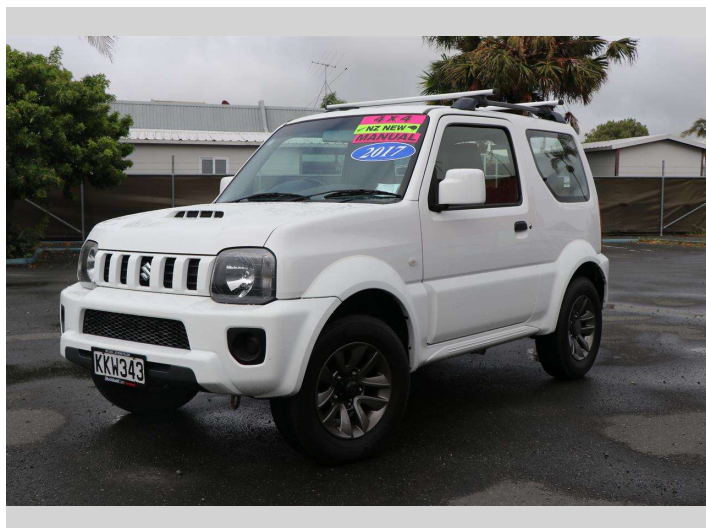

# 2017 Suzuki Jimny SIERRA 1.3P/4WD/5MT

**Purchase Price** **\$19,990**  
Includes GST, Registration & Licensing

Finance may be available on this vehicle. Ask one of our friendly staff for more information.

Gain peace of mind with Mechanical Breakdown Insurance. **Ask us how.**

**Top features**

None Listed

Body Style  
**3 door, Station Wagon**

Odometer  
**65,248 km**

Engine  
**1328 cc, Electronic Fuel**

Fuel Type  
**Petrol**

Transmission  
**Manual**

Wheels  
-

VIN  
**JSAFJB43V00710065**

Interior  
-

Safety  
  
Based on 2024 UCSR rating for 98-17 models

Reg No.  
**KKW343**

Ext Colour  
**White**

History  
**NZ New**