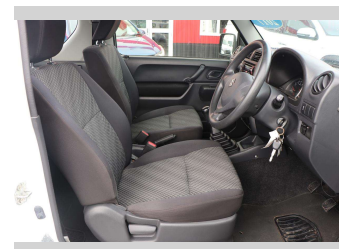

# 2017 Suzuki Jimny SIERRA 1.3P/4WD/5MT

**Purchase Price** **\$19,990**  
Includes GST, Registration & Licensing

Finance may be available on this vehicle. Ask one of our friendly staff for more information.

Gain peace of mind with Mechanical Breakdown Insurance. **Ask us how.**

**Top features**

None Listed

Body Style  
**3 door, Station Wagon**

Odometer  
**65,248 km**

Engine  
**1328 cc, Electronic Fuel**

Fuel Type  
**Petrol**