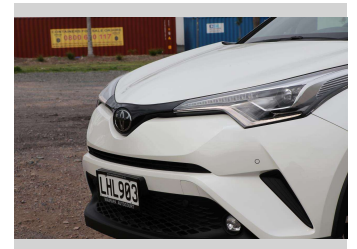

2018 Toyota C-Hr 1.2PT/4WD/CVT

Purchase Price

\$24,990

Includes GST, Registration & Licensing

Finance may be available on this vehicle. Ask one of our friendly staff for more information.

Gain peace of mind with Mechanical Breakdown Insurance. **Ask us how.**

Body Style

5 door, Station Wagon

Odometer

55,222 km

Engine

1197 cc, Electronic Fuel

Fuel Type

Petrol