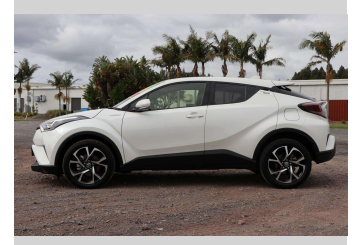

2018 Toyota C-Hr 1.2PT/4WD/CVT

Purchase Price

\$24,990

Includes GST, Registration & Licensing

Finance may be available on this vehicle. Ask one of our friendly staff for more information.

Gain peace of mind with Mechanical Breakdown Insurance. **Ask us how.**

Body Style

5 door, Station Wagon

Odometer

55,222 km

Engine

1197 cc, Electronic Fuel

Fuel Type

Petrol