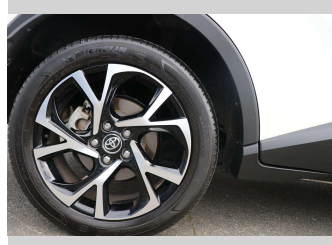

2018 Toyota C-Hr 1.2PT/4WD/CVT

Purchase Price

$24,990

Includes GST, Registration & Licensing

Finance may be available on this vehicle. Ask one of our friendly staff for more information.

Gain peace of mind with Mechanical Breakdown Insurance. **Ask us how.**

Top features

- » ABS Brakes
- » Air Bag(s)
- » Alloys
- » AWD
- » Blue Tooth
- » Central Locking
- » Cruise Control
- » Daytime Running Lights
- » Dual Zone Air Conditio...
- » Electric Mirrors (Retr...
- » Electric Windows
- » Forward Collision Aler...
- » GPS Navigation
- » Lane Deviation
- » Remote Locking
- » Reversing Camera

Body Style

5 door, Station Wagon

Odometer

55,222 km

Engine

1197 cc, Electronic Fuel

Fuel Type

Petrol

Transmission

CVT

Wheels

-

VIN

JTNLY3FX901003139

Interior

Black

Safety

Based on 2017 ANCAP rating for 16-23 models with dual frontal+side+head+knee airbags

Reg No.

LHL903

Ext Colour

White

History

NZ New

Seats

5 seats

CO2 Emissions

★★★★☆

168 grams/km

Energy Economy

★★☆☆☆☆

Annual fuel cost of $2,820

7.2L per 100km

Cost per year is an estimate based on petrol price of $2.80 per litre and an average distance of 14000 km. Emissions and Energy Economy figures standardised to 3P WLTP.

Stock ID: 1505757

Waipapa Autocourt | Phone 09 407 6430 | Email info@waipapacars.co.nz
2047 State Highway 10, Waipapa, Kerikeri 0295, New Zealand
www.waipapacars.co.nz