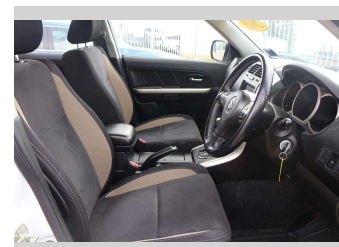

2019 Suzuki Grand Vitara SE 2.4P/4WD/4AT

Purchase Price
Includes GST, Registration & Licensing

\$24,990

Finance may be available on this vehicle. Ask one of our friendly staff for more information.

Gain peace of mind with Mechanical Breakdown Insurance. **Ask us how.**

Top features

- » 4WD LOW RATIO Selectable

Body Style
5 door, Station Wagon

Odometer
75,627 km

Engine
2393 cc, Electronic Fuel

Fuel Type
Petrol

Transmission
CVT

Wheels
-