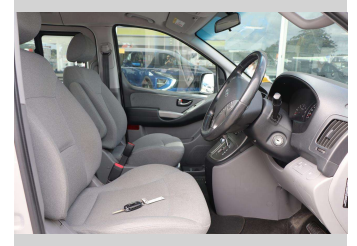

2019 Hyundai Imax 2.5 CRDI AUTO

Purchase Price

$29,990

Includes GST, Registration & Licensing

Finance may be available on this vehicle. Ask one of our friendly staff for more information.

Gain peace of mind with Mechanical Breakdown Insurance. **Ask us how.**

Top features

None Listed

Body Style

5 door, Light Van

Odometer

117,798 km

Engine

2497 cc, Electronic Fuel

Fuel Type

Diesel

Transmission

CVT

Wheels

-

VIN

KMHWH81KMLU091453

Interior

-

Safety

Based on 2024 VSRR rating

Reg No.

MMJ262

Ext Colour

Grey

History

NZ New

Seats

8 seats

CO2 Emissions

★☆☆☆☆

264 grams/km

Energy Economy

★☆☆☆☆

**Annual fuel cost of $3,860
10L per 100km**

Cost per year is an estimate based on diesel price of $2.00 per litre and an average distance of 14000 km. Includes Road User Charges (RUC). Emissions and Energy Economy figures standardised to 3P WLTP.

Stock ID: 1505882

Archibald Cars | Phone 09 408 1900 | Email sales@amotors.co.nz
143 Commerce Street, Kaitaia, New Zealand
www.archibaldcars.co.nz