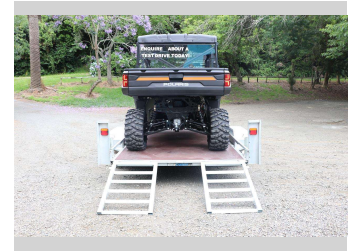

2024 Elite Trailers 10x6 ATV Single axle

Purchase Price **\$4,985**

Includes GST
Excludes on-road costs of \$190

Finance may be available on this vehicle. Ask one of our friendly staff for more information.

Gain peace of mind with Mechanical Breakdown Insurance. **Ask us how.**

Top features

None Listed

Body Style	Trailer - Single Axle
Odometer	-
Engine	-
Fuel Type	-
Transmission	N/A
Wheels	N/A
VIN	21646
Interior	-
Safety	N/A