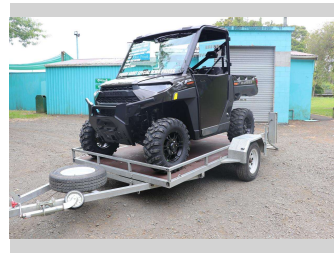

2025 Elite Trailers 10x6 ATV Single axle

Purchase Price **\$4,985**

Includes GST
Excludes on-road costs of \$190

Finance may be available on this vehicle. Ask one of our friendly staff for more information.

Gain peace of mind with Mechanical Breakdown Insurance. **Ask us how.**

Top features

None Listed

Body Style
Trailer - Single Axle

Odometer
-

Engine
-

Fuel Type
-

Transmission
N/A