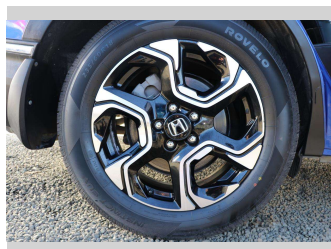

2018 Honda Crv AWD SPORT SENSING 1.

Purchase Price **$29,990**
Includes GST, Registration & Licensing

Finance may be available on this vehicle. Ask one of our friendly staff for more information.

Gain peace of mind with Mechanical Breakdown Insurance. **Ask us how.**

1. **Top features**
2. » ABS Brakes
   - » Air Bag(s)
   - » Air Conditioning
   - » Alloys
   - » Central Locking
   - » Child seat anchor poin...
   - » Daytime Running Lights
   - » Dual Zone Air Conditio...
   - » Electric Mirrors
   - » Electric Windows
   - » Keyless Operating Syst...
   - » Lane Deviation
   - » Leather Seats
   - » Parking Sensors
   - » Remote Locking
   - » Reversing Camera
   - » Sunroof
   - » Tinted Windows

Body Style
5 door, Station Wagon

Odometer
74,166 km

Engine
1498 cc, Electronic Fuel

Fuel Type
Petrol

Transmission
CVT

Wheels
-

VIN
MRHRW2850JP065270

Interior
Black

Safety
-

Reg No.
MYP210

Ext Colour
Blue

History
NZ New

Seats
5 seats

CO2 Emissions
-

Energy Economy
-

Stock ID: 1505594

Archibald Cars | Phone 09 408 1900 | Email sales@amotors.co.nz
143 Commerce Street, Kaitaia, New Zealand
www.archibaldcars.co.nz