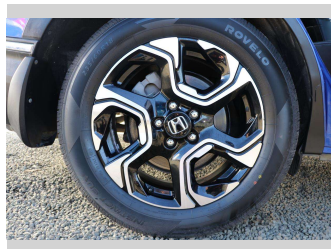

2018 Honda Crv AWD SPORT SENSING 1.

Purchase Price **$27,990**
Includes GST, Registration & Licensing

Finance may be available on this vehicle. Ask one of our friendly staff for more information.

Gain peace of mind with Mechanical Breakdown Insurance. **Ask us how.**

1. **Top features**
2. » ABS Brakes
   - » Air Bag(s)
   - » Air Conditioning
   - » Alloys
   - » Central Locking
   - » Child seat anchor poin...
   - » Daytime Running Lights
   - » Dual Zone Air Conditio...
   - » Electric Mirrors
   - » Electric Windows
   - » Keyless Operating Syst...
   - » Lane Deviation
   - » Leather Seats
   - » Parking Sensors
   - » Remote Locking
   - » Reversing Camera
   - » Sunroof
   - » Tinted Windows

Body Style
5 door, Station Wagon

Odometer
74,166 km

Engine
1498 cc, Electronic Fuel

Fuel Type
Petrol

Transmission
CVT

Wheels
-

VIN
MRHRW2850JP065270

Interior
Black

Safety
-

Reg No.
MYP210

Ext Colour
Blue

History
NZ New

Seats
5 seats

CO2 Emissions
-

Energy Economy
-

Stock ID: 1505594

Waipapa Autocourt | Phone 09 407 6430 | Email info@waipapacars.co.nz
2047 State Highway 10, Waipapa, Kerikeri 0295, New Zealand
www.waipapacars.co.nz