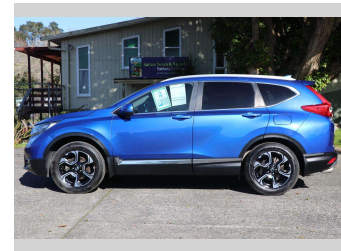

# 2018 Honda Crv AWD SPORT SENSING 1.

**Purchase Price** **\$27,990**  
Includes GST, Registration & Licensing

Finance may be available on this vehicle. Ask one of our friendly staff for more information.

Body Style  
**5 door, Station Wagon**

Odometer  
**74,166 km**

Engine  
**1498 cc, Electronic Fuel**

Fuel Type  
**Petrol**

Transmission  
**CVT**

Wheels  
-

VIN  
**MRHRW2850JP065270**

Interior  
**Black**