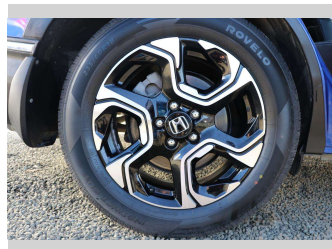

2018 Honda Crv AWD SPORT SENSING 1.

Purchase Price **$27,990**
Includes GST, Registration & Licensing

Finance may be available on this vehicle. Ask one of our friendly staff for more information.

Gain peace of mind with Mechanical Breakdown Insurance. **Ask us how.**

Top features

- » ABS Brakes
- » Air Bag(s)
- » Air Conditioning
- » Alloys
- » Central Locking
- » Child seat anchor poin...
- » Daytime Running Lights
- » Dual Zone Air Conditio...
- » Electric Mirrors
- » Electric Windows
- » Keyless Operating Syst...
- » Lane Deviation
- » Leather Seats
- » Parking Sensors
- » Remote Locking
- » Reversing Camera
- » Sunroof
- » Tinted Windows

Body Style
5 door, Station Wagon

Odometer
74,166 km

Engine
1498 cc, Electronic Fuel

Fuel Type
Petrol

Transmission
CVT

Wheels
-

VIN
MRHRW2850JP065270

Interior
Black

Safety

Based on 2024 UCSR rating for 17-22 models

Reg No.
MYP210

Ext Colour
Blue

History
NZ New

Seats
5 seats

CO2 Emissions
★★★★☆
187 grams/km

Energy Economy
★★☆☆☆☆

Annual fuel cost of $3,210
8.2L per 100km

Cost per year is an estimate based on petrol price of $2.80 per litre and an average distance of 14000 km. Emissions and Energy Economy figures standardised to 3P WLTP.

Stock ID: 1505594

Waipapa Autocourt | Phone 09 407 6430 | Email info@waipapacars.co.nz
2047 State Highway 10, Waipapa, Kerikeri 0295, New Zealand
www.waipapacars.co.nz