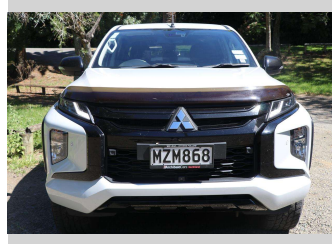

2020 Mitsubishi Triton DC GLSB 4WD 6AT 2.4D

Purchase Price

\$35,990

Includes GST, Registration & Licensing

Finance may be available on this vehicle. Ask one of our friendly staff for more information.

Gain peace of mind with Mechanical Breakdown Insurance. **Ask us how.**

Top features

None Listed

Body Style

4 door, Ute

Odometer

135,368 km

Engine

2442 cc, Electronic Fuel