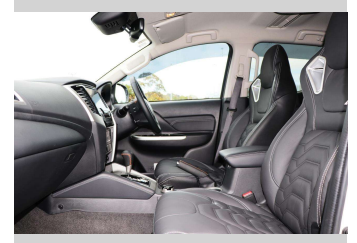

2020 Mitsubishi Triton DC GLSB 4WD 6AT 2.4D

Purchase Price

\$35,990

Includes GST, Registration & Licensing

Finance may be available on this vehicle. Ask one of our friendly staff for more information.

Gain peace of mind with Mechanical Breakdown Insurance. **Ask us how.**