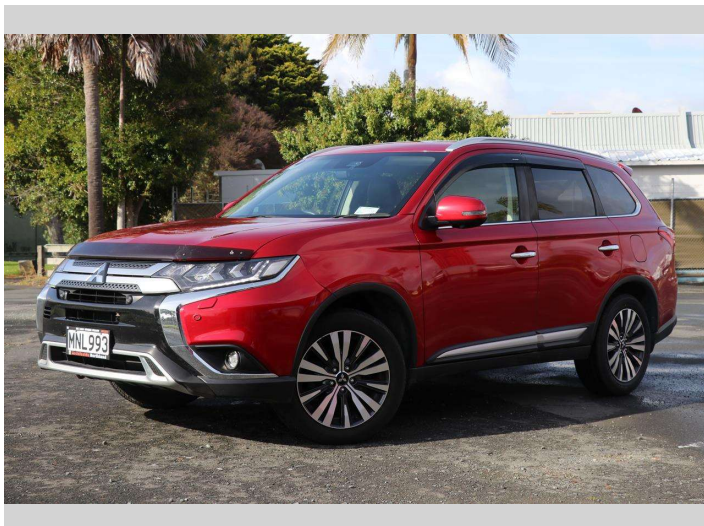

2019 Mitsubishi Outlander VRX 2.4P/4WD/CVT

Purchase Price **\$27,990**
Includes GST, Registration & Licensing

Finance may be available on this vehicle. Ask one of our friendly staff for more information.

Gain peace of mind with Mechanical Breakdown Insurance. **Ask us how.**

Top features

None Listed

Body Style
5 door, Station Wagon

Odometer
66,984 km

Engine
2360 cc, Electronic Fuel

Fuel Type
Petrol

Transmission
CVT