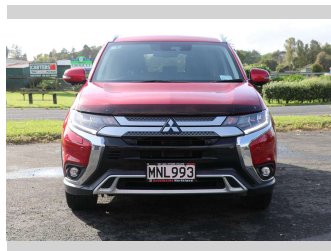

2019 Mitsubishi Outlander VRX 2.4P/4WD/CVT

Purchase Price **\$27,990**
Includes GST, Registration & Licensing

Finance may be available on this vehicle. Ask one of our friendly staff for more information.

Gain peace of mind with Mechanical Breakdown Insurance. **Ask us how.**

Top features

None Listed

Body Style
5 door, Station Wagon

Odometer
66,984 km

Engine
2360 cc, Electronic Fuel

Fuel Type
Petrol

Transmission
CVT