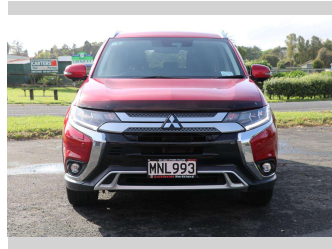

2019 Mitsubishi Outlander VRX 2.4P/4WD/CVT

Purchase Price

\$27,990

Includes GST, Registration & Licensing

Finance may be available on this vehicle. Ask one of our friendly staff for more information.

Gain peace of mind with Mechanical Breakdown Insurance. **Ask us how.**

Top features

None Listed

Body Style

5 door, Station Wagon

Odometer

79,322 km

Engine

2360 cc, Electronic Fuel