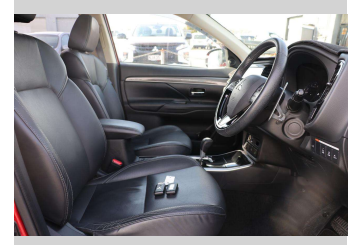

2019 Mitsubishi Outlander VRX 2.4P/4WD/CVT

Purchase Price

$27,990

Includes GST, Registration & Licensing

Finance may be available on this vehicle. Ask one of our friendly staff for more information.

Gain peace of mind with Mechanical Breakdown Insurance. **Ask us how.**

Top features

None Listed

Body Style

5 door, Station Wagon

Odometer

79,322 km

Engine

2360 cc, Electronic Fuel

Fuel Type

Petrol

Transmission

CVT

Wheels

-

VIN

JMFXTGF8WLZ004729

Interior

-

Safety

Based on 2023 UCSR rating for 12-21 models

Reg No.

MNL993

Ext Colour

Red

History

NZ New

Seats

7 seats

CO2 Emissions

★★★★☆

186 grams/km

Energy Economy

★★☆☆☆☆

**Annual fuel cost of $3,140
8L per 100km**

Cost per year is an estimate based on petrol price of $2.80 per litre and an average distance of 14000 km. Emissions and Energy Economy figures standardised to 3P WLTP.

Stock ID: 1505764

Waipapa Autocourt | Phone 09 407 6430 | Email info@waipapacars.co.nz
2047 State Highway 10, Waipapa, Kerikeri 0295, New Zealand
www.waipapacars.co.nz