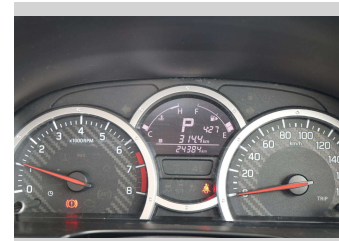

2018 Suzuki Jimny SIERRA 1.3P/4WD/4AT

Purchase Price **\$21,990**
Includes GST, Registration & Licensing

Finance may be available on this vehicle. Ask one of our friendly staff for more information.

Gain peace of mind with Mechanical Breakdown Insurance. **Ask us how.**

Body Style
3 door, Station Wagon

Odometer
24,394 km

Engine
1328 cc, Electronic Fuel

Fuel Type
Petrol

Transmission
Auto

Wheels
-

VIN
JSAFJB43V00729392

Interior
Black