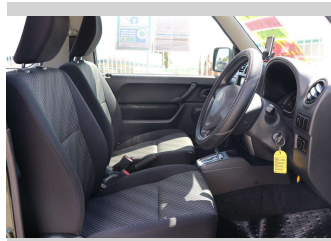

2018 Suzuki Jimny SIERRA 1.3P/4WD/4AT

Purchase Price **\$21,990**
Includes GST, Registration & Licensing

Finance may be available on this vehicle. Ask one of our friendly staff for more information.

Gain peace of mind with Mechanical Breakdown Insurance. **Ask us how.**

- Top features**
- » 4X4
 - » ABS Brakes
 - » Air Bag(s)
 - » Air Conditioning
 - » Alloys
 - » Blue Tooth
 - » Central Locking
 - » Electric Mirrors
 - » Electric Windows
 - » Remote Locking
 - » Reversing Camera
 - » Running Boards
 - » Tow Bar