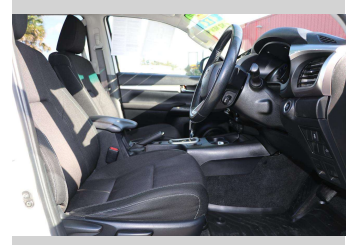

2020 Toyota Hilux SR5 TD DC 2.8DT/4WD

Purchase Price

$41,990

Includes GST, Registration & Licensing

Finance may be available on this vehicle. Ask one of our friendly staff for more information.

Gain peace of mind with Mechanical Breakdown Insurance. **Ask us how.**

Top features

None Listed

Body Style

4 door, Ute

Odometer

140,470 km

Engine

2755 cc, Electronic Fuel

Fuel Type

Diesel

Transmission

CVT

Wheels

-

VIN

MR0HA3CD200447561

Interior

-

Safety

Based on 2019 ANCAP rating for 19+ models

Reg No.

QGB128

Ext Colour

White

History

NZ New

Seats

5 seats

CO2 Emissions

★ ★ ☆ ☆ ☆ ☆

252 grams/km

Energy Economy

★ ★ ☆ ☆ ☆ ☆

**Annual fuel cost of $3,750
9.6L per 100km**

Cost per year is an estimate based on diesel price of $2.00 per litre and an average distance of 14000 km. Includes Road User Charges (RUC). Emissions and Energy Economy figures standardised to 3P WLTP.

Stock ID: 1505637

Archibald Cars | Phone 09 408 1900 | Email sales@amotors.co.nz
143 Commerce Street, Kaitaia, New Zealand
www.archibaldcars.co.nz