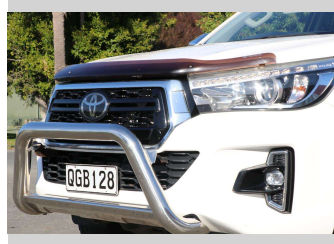

2020 Toyota Hilux SR5 TD DC 2.8DT/4WD

Purchase Price

\$41,990

Includes GST, Registration & Licensing

Finance may be available on this vehicle. Ask one of our friendly staff for more information.

Gain peace of mind with Mechanical Breakdown Insurance. **Ask us how.**

Top features

None Listed

Body Style

4 door, Ute

Odometer

140,470 km

Engine

2755 cc, Electronic Fuel