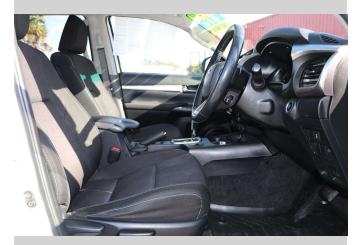

2020 Toyota Hilux SR5 TD DC 2.8DT/4WD

Purchase Price

$41,990

Includes GST, Registration & Licensing

Finance may be available on this vehicle. Ask one of our friendly staff for more information.

Gain peace of mind with Mechanical Breakdown Insurance. **Ask us how.**

Top features

None Listed

Body Style

4 door, Ute

Odometer

140,470 km

Engine

2755 cc, Electronic Fuel

Fuel Type

Diesel

Transmission

CVT

Wheels

-

VIN

MR0HA3CD200447561

Interior

-

Safety

Based on 2019 ANCAP rating for 19+ models

Reg No.

QGB128

Ext Colour

White

History

NZ New

Seats

5 seats

CO2 Emissions

★ ★ ☆ ☆ ☆ ☆

252 grams/km

Energy Economy

★ ★ ☆ ☆ ☆ ☆

**Annual fuel cost of $3,750
9.6L per 100km**

Cost per year is an estimate based on diesel price of $2.00 per litre and an average distance of 14000 km. Includes Road User Charges (RUC). Emissions and Energy Economy figures standardised to 3P WLTP.

Stock ID: 1505637

Archibald Cars | Phone 09 408 1900 | Email sales@amotors.co.nz
143 Commerce Street, Kaitaia, New Zealand
www.archibaldcars.co.nz