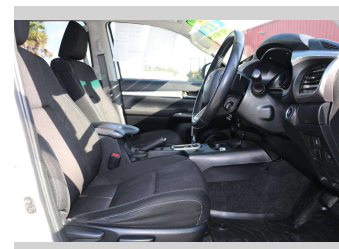

2020 Toyota Hilux SR5 TD DC 2.8DT/4WD

Purchase Price **$39,990**
Includes GST, Registration & Licensing

Finance may be available on this vehicle. Ask one of our friendly staff for more information.

Gain peace of mind with Mechanical Breakdown Insurance. **Ask us how.**

Top features

None Listed

Body Style
4 door, Ute

Odometer
140,470 km

Engine
2755 cc, Electronic Fuel

Fuel Type
Diesel

Transmission
CVT

Wheels
-

VIN
MR0HA3CD200447561

Interior
-

Safety

Based on 2019 ANCAP rating for 19+ models

Reg No.
QGB128

Ext Colour
White

History
NZ New

Seats
5 seats

CO2 Emissions
★ ★ ☆ ☆ ☆ ☆
252 grams/km

Energy Economy
★ ☆ ☆ ☆ ☆ ☆
Annual fuel cost of $3,750
9.6L per 100km

Cost per year is an estimate based on diesel price of $2.00 per litre and an average distance of 14000 km. Includes Road User Charges (RUC). Emissions and Energy Economy figures standardised to 3P WLTP.

Stock ID: 1505637