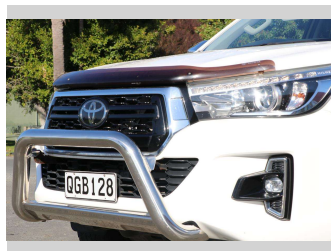

2020 Toyota Hilux SR5 TD DC 2.8DT/4WD

Purchase Price **\$39,990**
Includes GST, Registration & Licensing

Finance may be available on this vehicle. Ask one of our friendly staff for more information.

Gain peace of mind with Mechanical Breakdown Insurance. **Ask us how.**

Top features

None Listed

Body Style
4 door, Ute

Odometer
140,470 km

Engine
2755 cc, Electronic Fuel

Fuel Type
Diesel

Transmission
CVT

Wheels
-