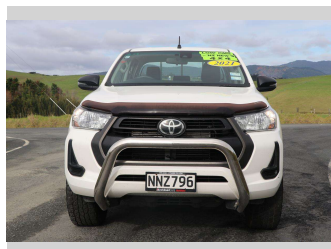

# 2021 Toyota Hilux SR TD DC 2.8DT/4WD

**Purchase Price** **\$49,990**  
Includes GST, Registration & Licensing

Finance may be available on this vehicle. Ask one of our friendly staff for more information.

Gain peace of mind with Mechanical Breakdown Insurance. **Ask us how.**

**Top features**

None Listed

Body Style  
**4 door, Ute**

Odometer  
**62,104 km**

Engine  
**2755 cc, Electronic Fuel**

Fuel Type  
**Diesel**