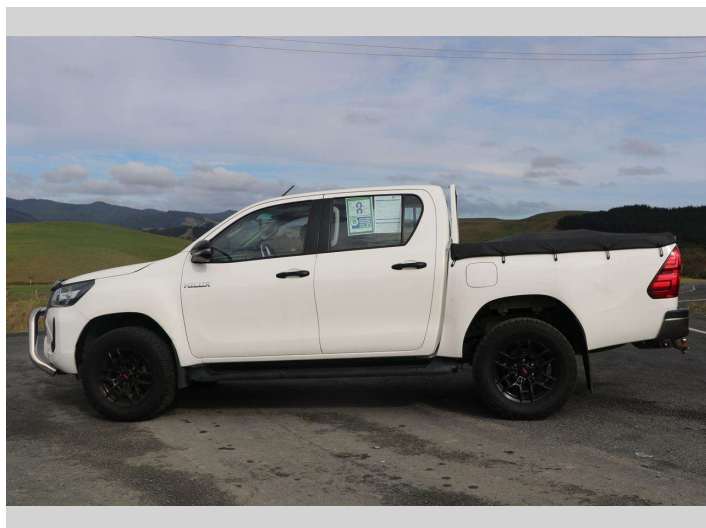

# 2021 Toyota Hilux SR TD DC 2.8DT/4WD

**Purchase Price** **\$49,990**  
Includes GST, Registration & Licensing

Finance may be available on this vehicle. Ask one of our friendly staff for more information.

Gain peace of mind with Mechanical Breakdown Insurance. **Ask us how.**

**Top features**

None Listed

Body Style  
**4 door, Ute**

Odometer  
**62,104 km**

Engine  
**2755 cc, Electronic Fuel**

Fuel Type  
**Diesel**